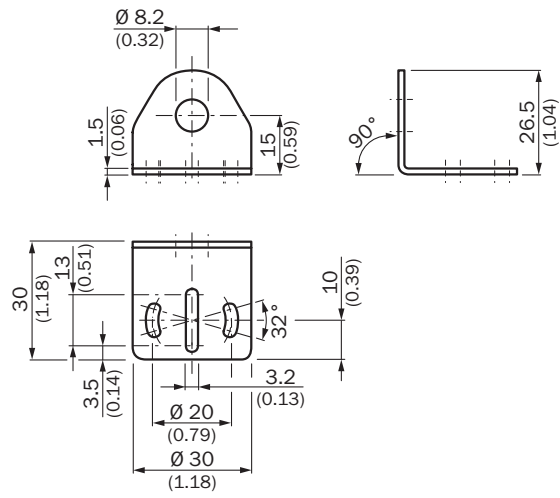

Dimensional drawing

Dimensions in mm (inch)