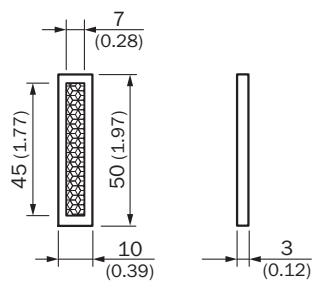

### Detailed technical data

#### Technical specifications

<b>Accessory group</b>	Reflectors
<b>Accessory family</b>	Fine triple reflectors
<b>Description</b>	Fine triple, planar, suitable for laser sensors
<b>Mounting system type</b>	None / clampable
<b>Ambient operating temperature</b>	-30 °C ... +65 °C
<b>Dimensions</b>	10 mm x 50 mm
<b>Reflective area</b>	17 mm x 45 mm
<b>Material</b>	PMMA/ABS

Dimensional drawing (Dimensions in mm (inch))